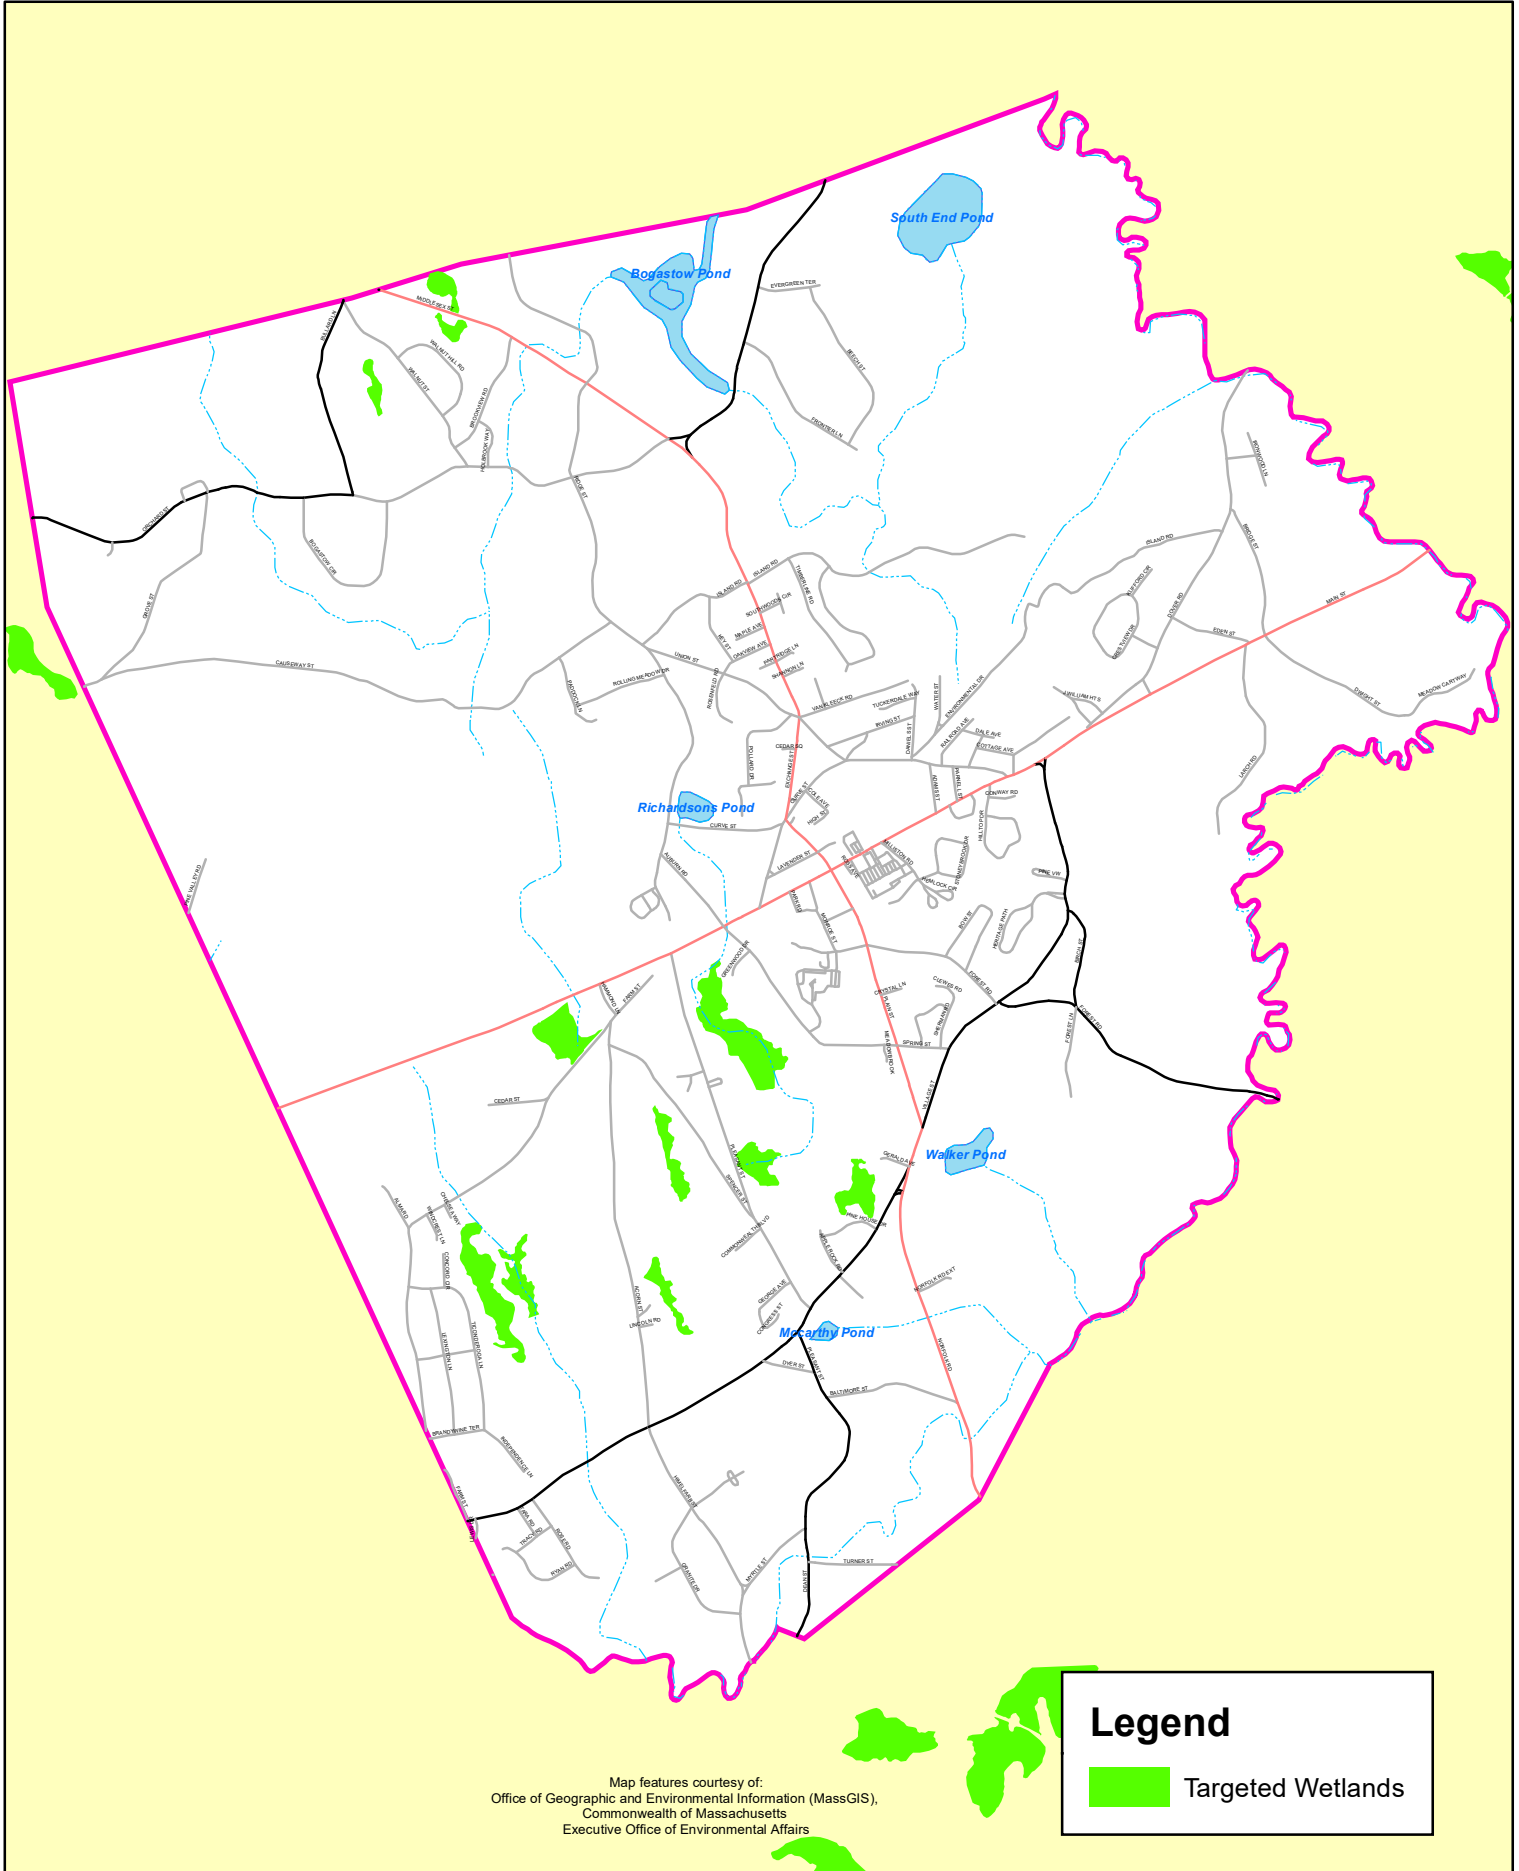

# Norfolk County Mosquito Control District 2022 Millis Targeted Spring Aerial Wetlands

Map features courtesy of:  
Office of Geographic and Environmental Information (MassGIS),  
Commonwealth of Massachusetts  
Executive Office of Environmental Affairs

**Legend**

 Targeted Wetlands